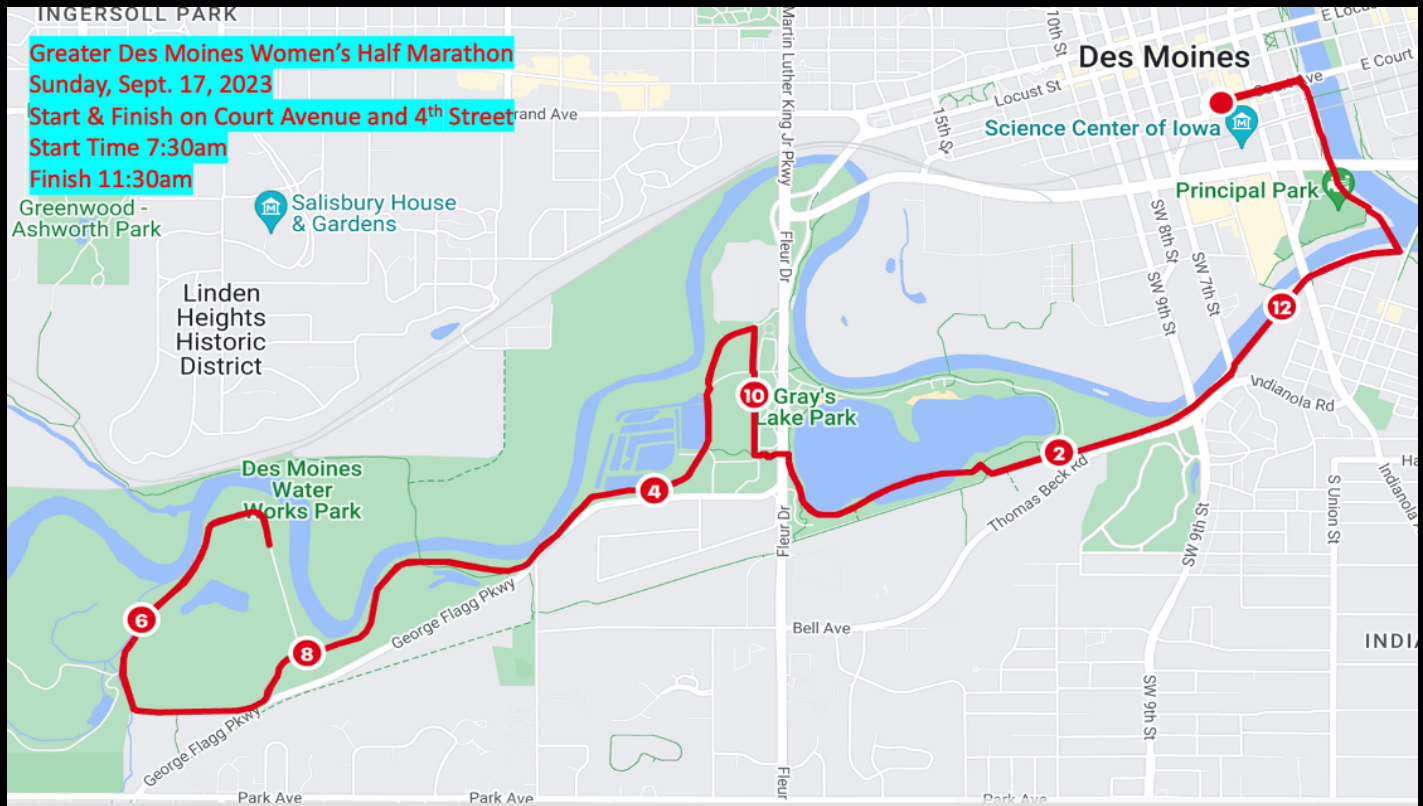

HALF MARATHON RACE COURSE

Water Stops every 2 Miles

Portable Toilets are at Miles 2, 4 and 6

Start & Finish – 4th Street & Court Avenue

Race Time 7:30am