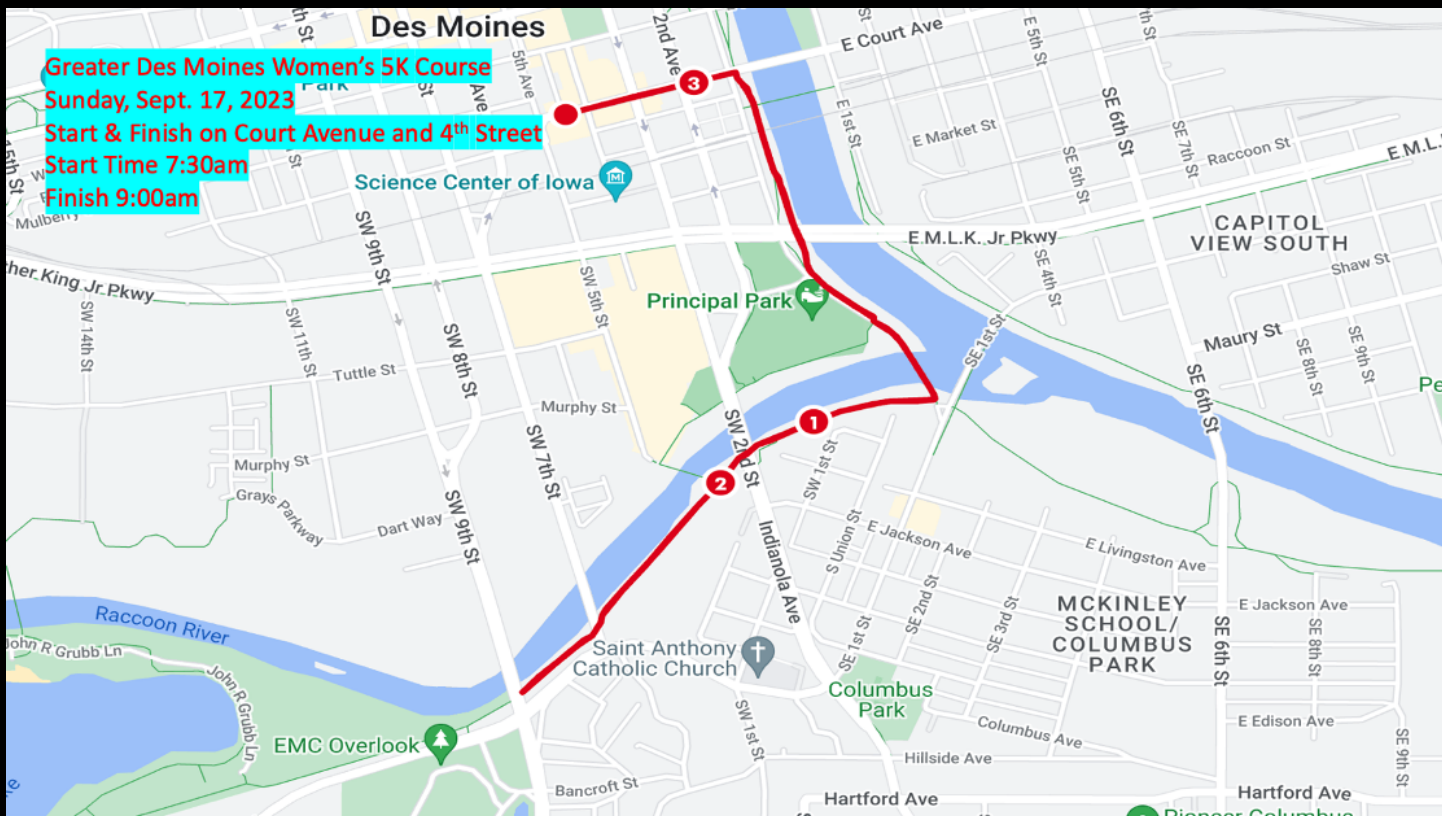

Join us at other midwestern stops in the National Women's Half Marathon Series presented by Hy-Vee. Those locations include:

- **Des Moines – Sunday, September 17, 2023**

OUR HOST COMMUNITY

The community of Des Moines, Iowa will play host to the 3rd annual running of the Greater Des Moines Women's 5K and Half Marathon presented by Hy-Vee. From its wonderful downtown area to the nightlife along Court Avenue, and it's fantastic parks and jogging trails. The Capitol City of Des Moines, has something for everyone!

HY-VEE KIDSFIT - A FAMILY EVENT!

The highlight of the weekend will be when the youngest and most energetic competitors take the starting line in the Hy-Vee KidsFit One Mile Fun Run at 10:00am.

Starting and finishing from the start/finish line of the Hy-Vee Women's 5K and Half Marathon, the Hy-Vee KidsFit One Mile Fun Run is an event for children ages 5 to 15 years old. The race is open to every ability level who wants to be a part of the morning's activities. Registered participants will receive a Hy-Vee KidsFit t-shirt at packet pick-up and a Hy-Vee KidsFit finisher medal when they cross the finish line.

Start & Finish – 4th Street & Court Avenue

Race Time 7:30am

5K RACE Course

Water Stop is at Mile 2

Portable Toilets are at Mile 2

Start & Finish – 4th Street & Court Avenue

Race Time 7:30am

ONE MILE FUN RUN COURSE

Start & Finish – 4th Street & Court Avenue

Race Time 9:30am

8

BIB NUMBER & DISTRIBUTION

Packet pick-up will be on Saturday, September 16, 2023 from 10:00am to 6:00pm at the Fleur Drive Hy-Vee located at 4605 Fleur Drive, Des Moines, IA 50321 near the Des Moines Airport.