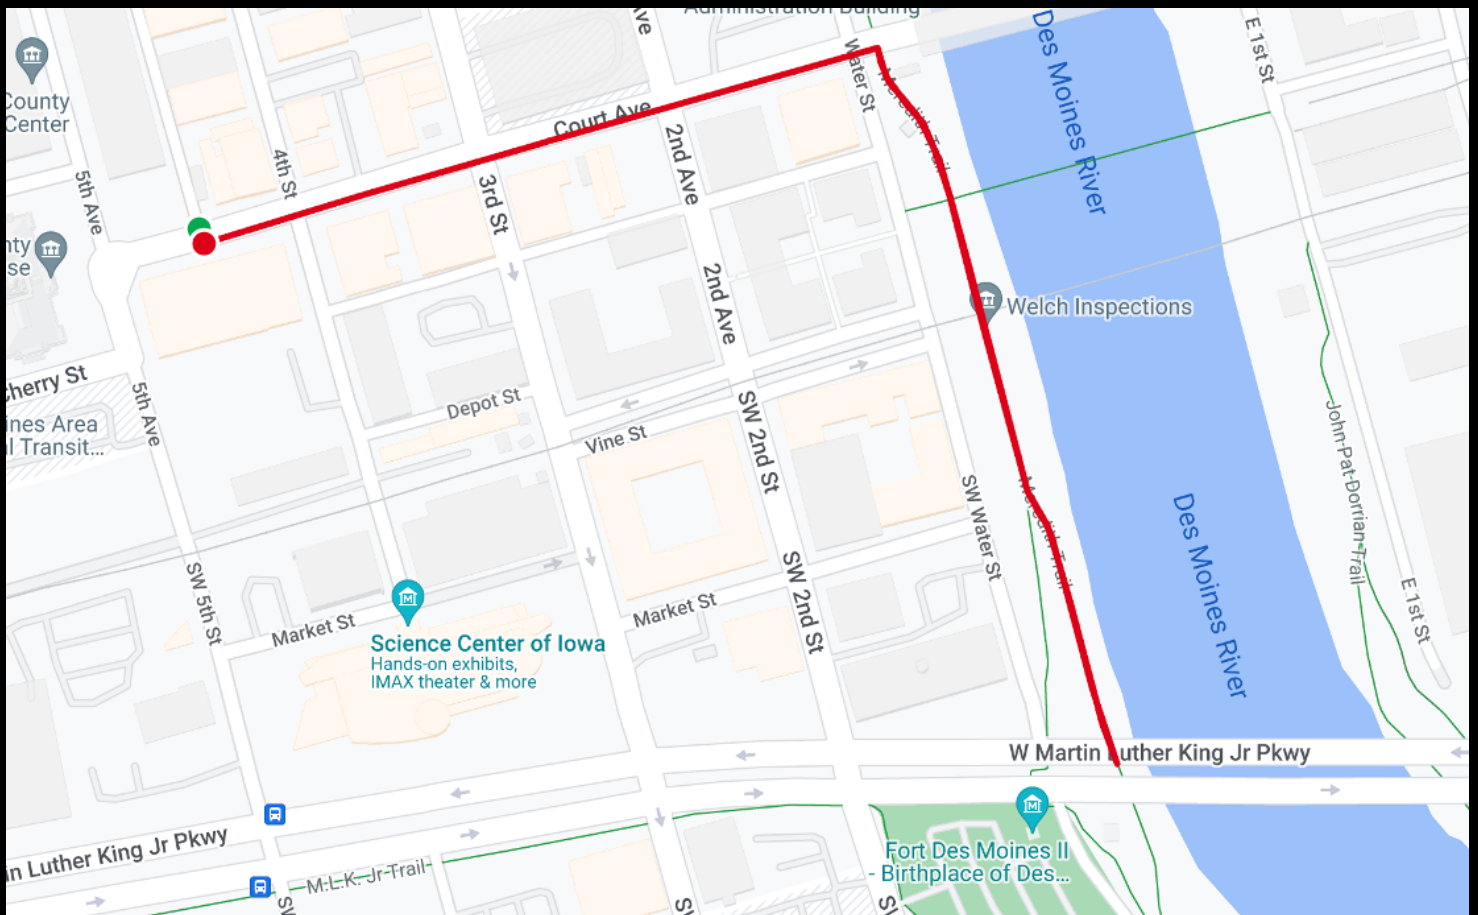

Start & Finish – 4th Street & Court Avenue

Race Time 7:30am

5K RACE Course

Water Stop is at Mile 2

Portable Toilets are at Mile 2

Start & Finish – 4th Street & Court Avenue

Race Time 7:30am

ONE MILE FUN RUN COURSE

Start & Finish – 4th Street & Court Avenue

Race Time 9:30am

8

BIB NUMBER & DISTRIBUTION

Packet pick-up will be on Saturday, September 16, 2023 from 10:00am to 6:00pm at the Fleur Drive Hy-Vee located at 4605 Fleur Drive, Des Moines, IA 50321 near the Des Moines Airport.